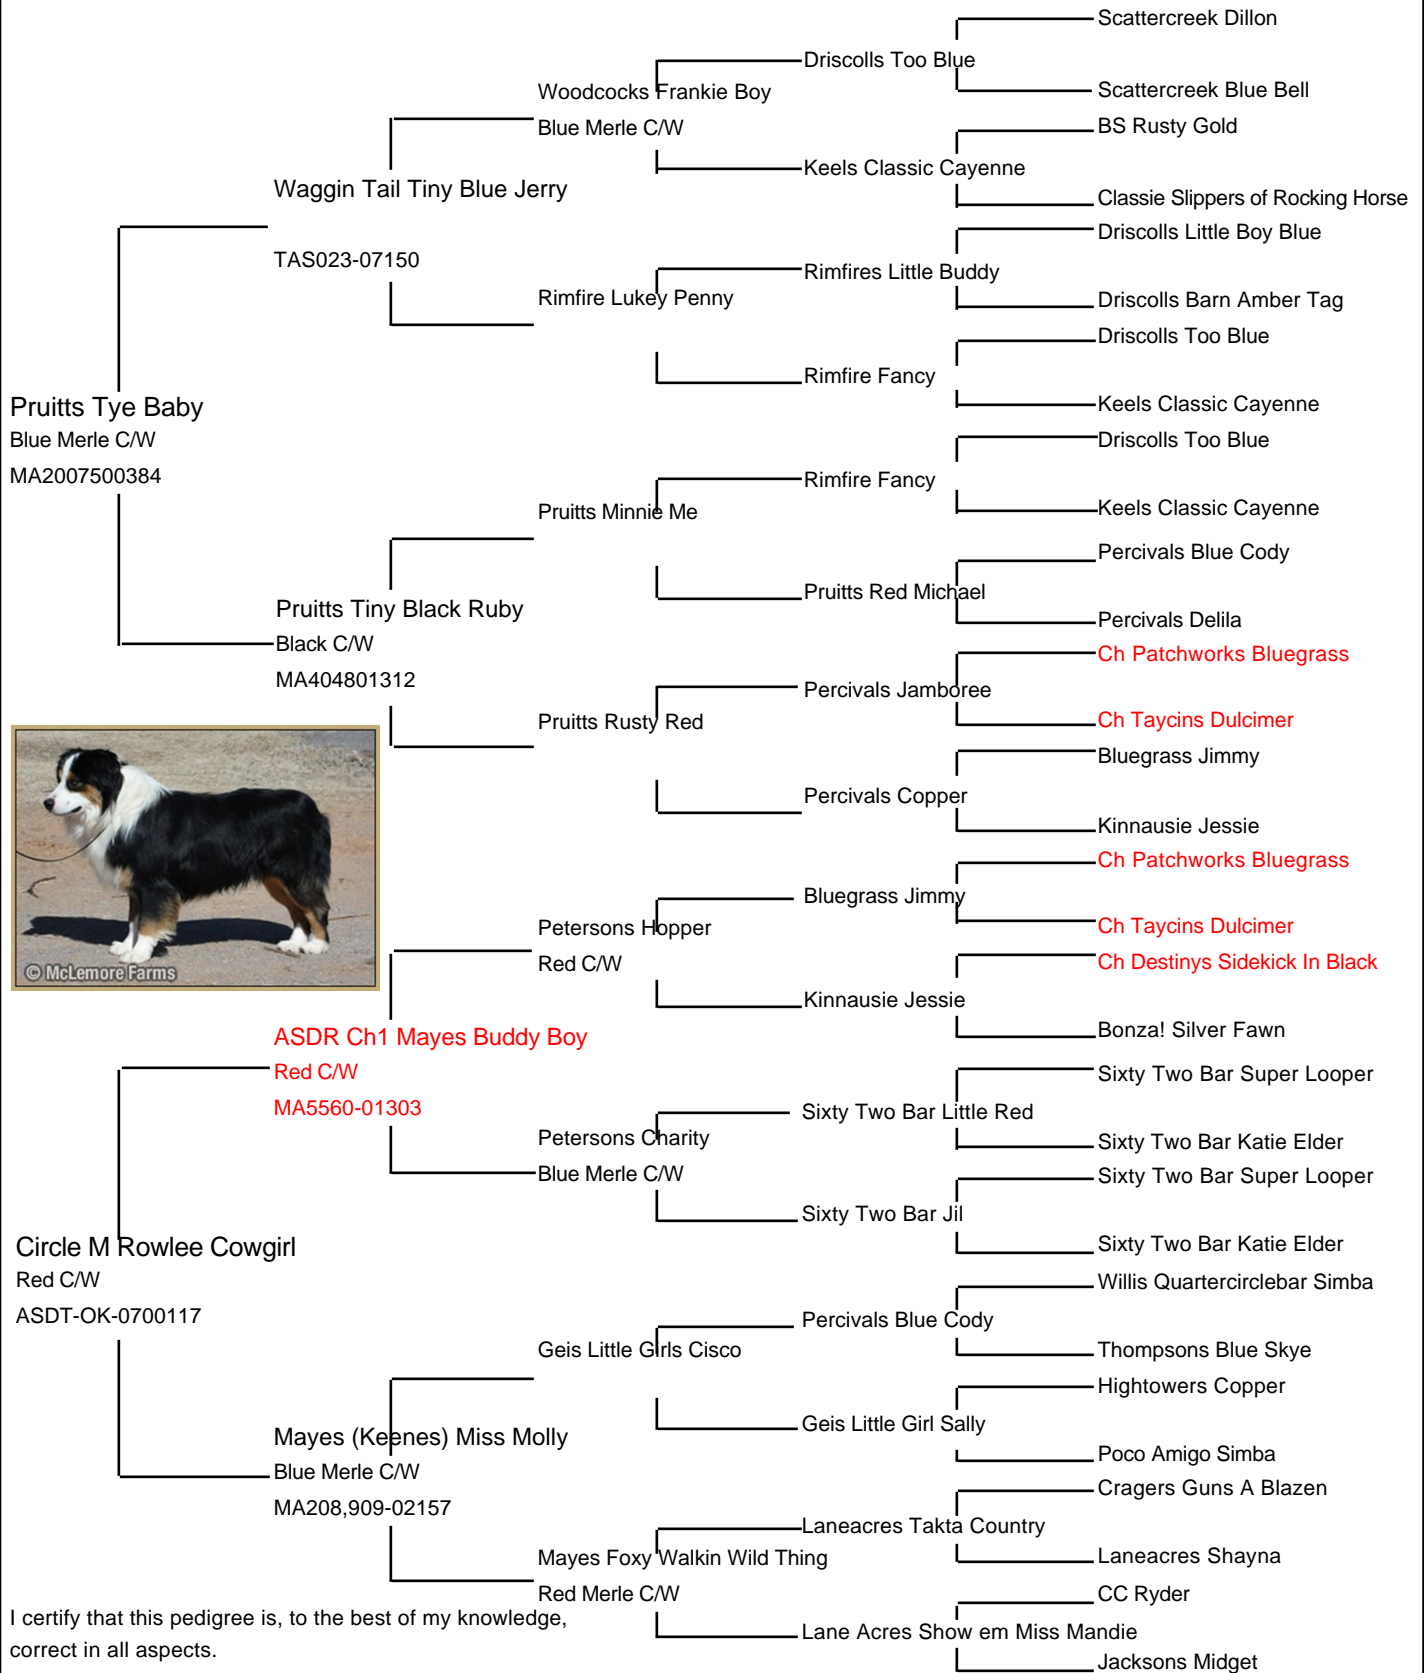

Pedigree For Circle M Kool Like Barrett

Black C/W
ASDM-OK-0900132

I certify that this pedigree is, to the best of my knowledge, correct in all aspects.
X _____ Date: _____